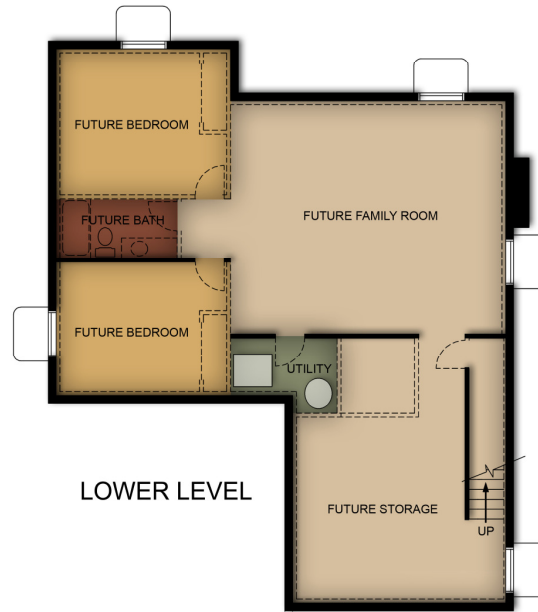

ELEVATION 1

LOWER LEVEL

UPPER LEVEL

MAIN LEVEL

DANIELLE

2-STORY
 4 BEDROOM
 3 BATH
 2094 SF FINISHED
 3578 SF TOTAL

HIDDEN VILLAGE