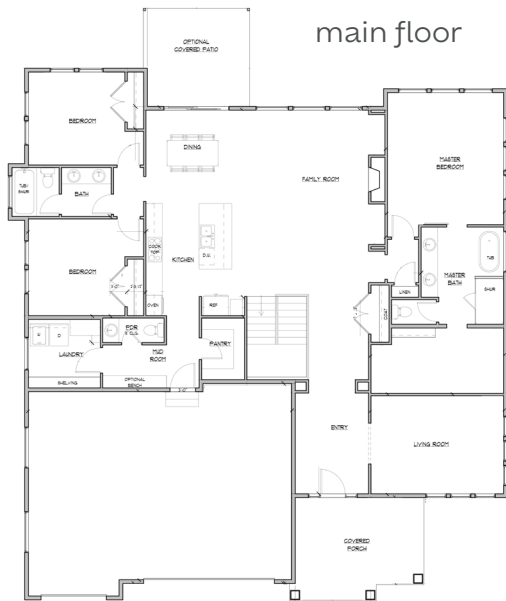

# CASTLEWOOD

main floor - 2,503 sq.ft. :: basement - 2,503 sq.ft. (unfinished) :: total - 5,006 sq.ft.

Dalton

Lance and Amy May

**(801) 243-2567**

[www.Tridestin.com/Castello](http://www.Tridestin.com/Castello)