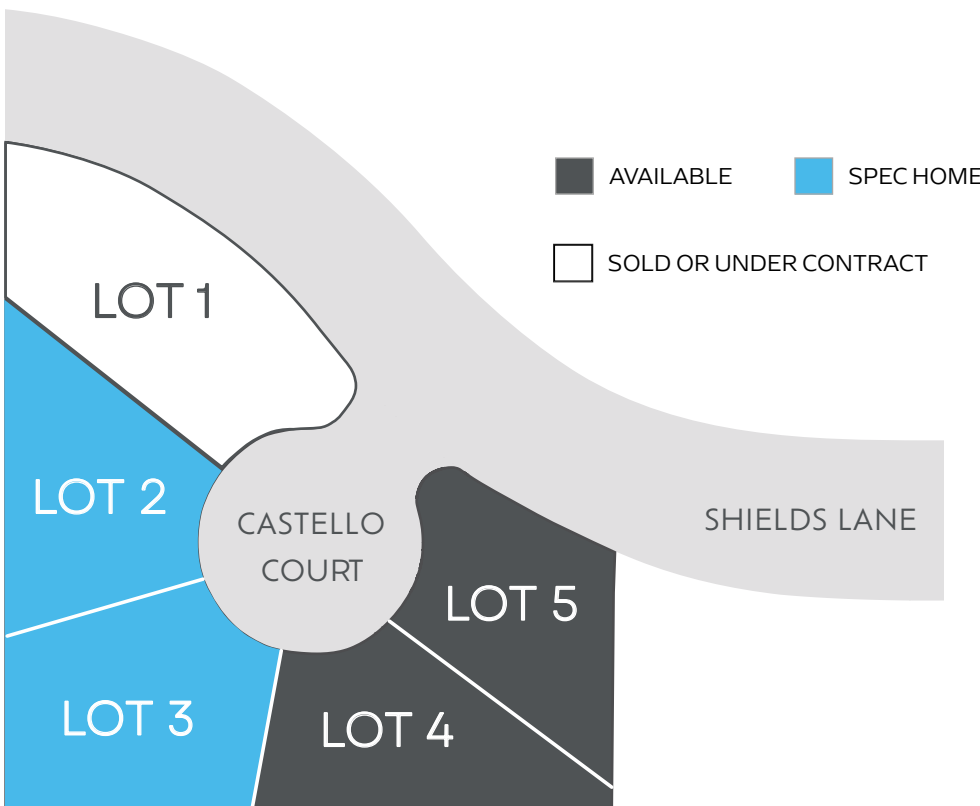

CURRENT AVAILABILITY

CASTLEWOOD

LOT	SIZE	PLAN	STATUS
1	0.39 Acres	Dalton	Sold
2	0.30 Acres	Pinewood	SPEC
3	0.32 Acres	Pinewood	SPEC
4	0.27 Acres	Matthew	Available
5	0.33 Acres	Dalton	Available

for more information, please call Lance and Amy May