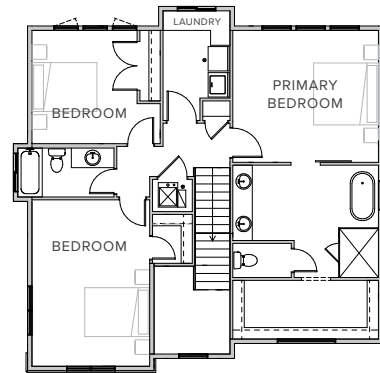

# CASTLEWOOD

main floor - 1,166 sq.ft. :: upper floor - 1,149 sq.ft. :: basement - 1,076 sq.ft. :: total - 3,391 sq.ft.

main level

upper level

basement

Lance and Amy May

**(801) 243-2567**

[www.Tridestin.com/Castello](http://www.Tridestin.com/Castello)