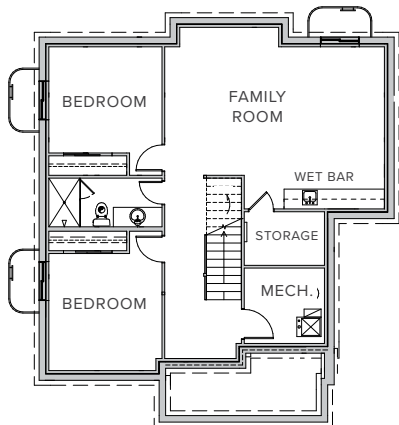

# CASTLEWOOD

main floor - 1,166 sq.ft. :: upper floor - 1,149 sq.ft. :: basement - 1,076 sq.ft. :: total - 3,391 sq.ft.

main level

upper level

basement

Lance and Amy May

**(801) 243-2567**

[www.Tridestin.com/Castello](http://www.Tridestin.com/Castello)