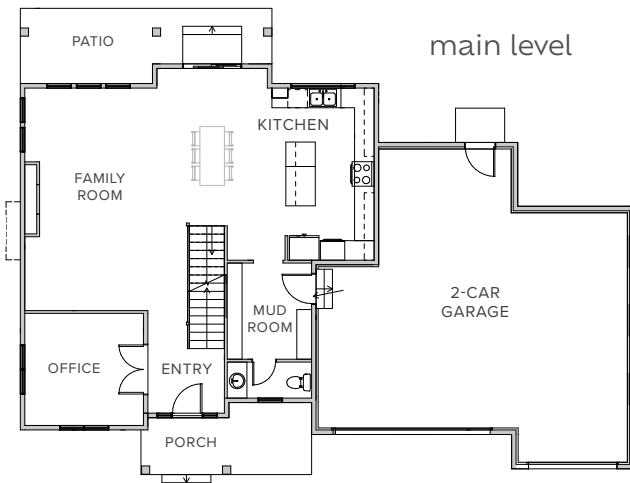

# CASTLEWOOD

main floor - 1,166 sq.ft. :: upper floor - 1,149 sq.ft. :: basement - 1,076 sq.ft. :: total - 3,391 sq.ft.

main level

upper level

basement

Lance and Amy May

**(801) 243-2567**

[www.Tridestin.com/Castello](http://www.Tridestin.com/Castello)