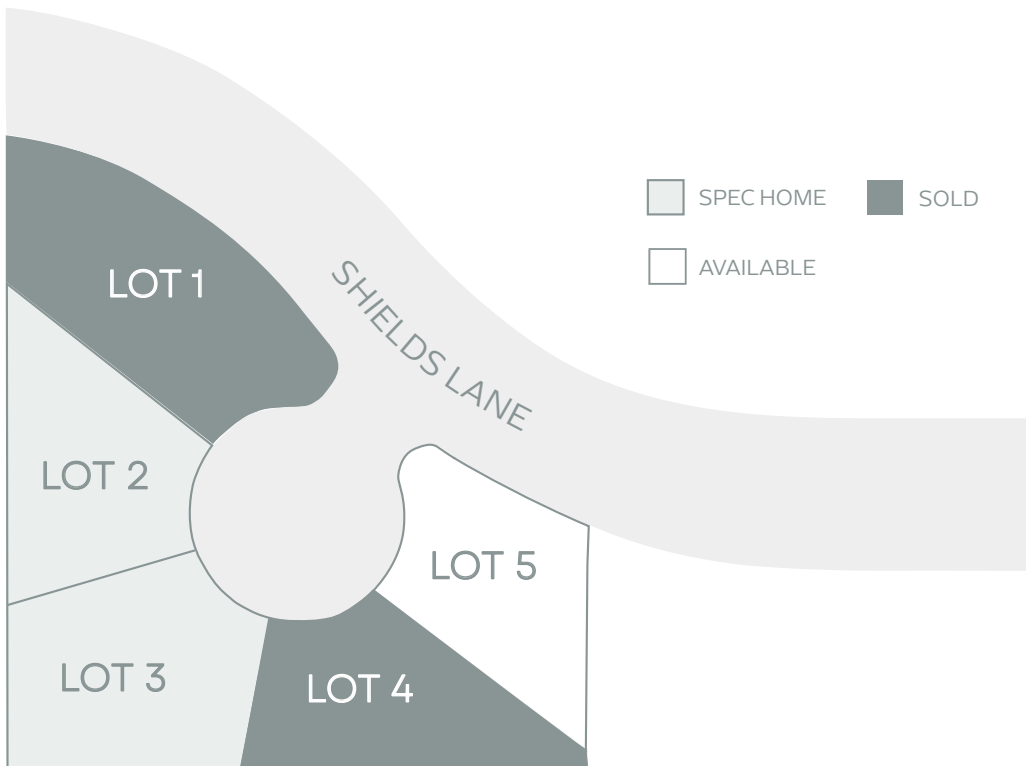

CURRENT AVAILABILITY

LOT	SIZE	PLAN	STATUS
1	0.39 Acres	Dalton	SOLD
2	0.30 Acres	Pinewood	Spec
3	0.32 Acres	Pinewood	Spec
4	0.27 Acres	Matthew	SOLD
5	0.27 Acres	Dalton	Available

for more information, please call Lance and Amy May