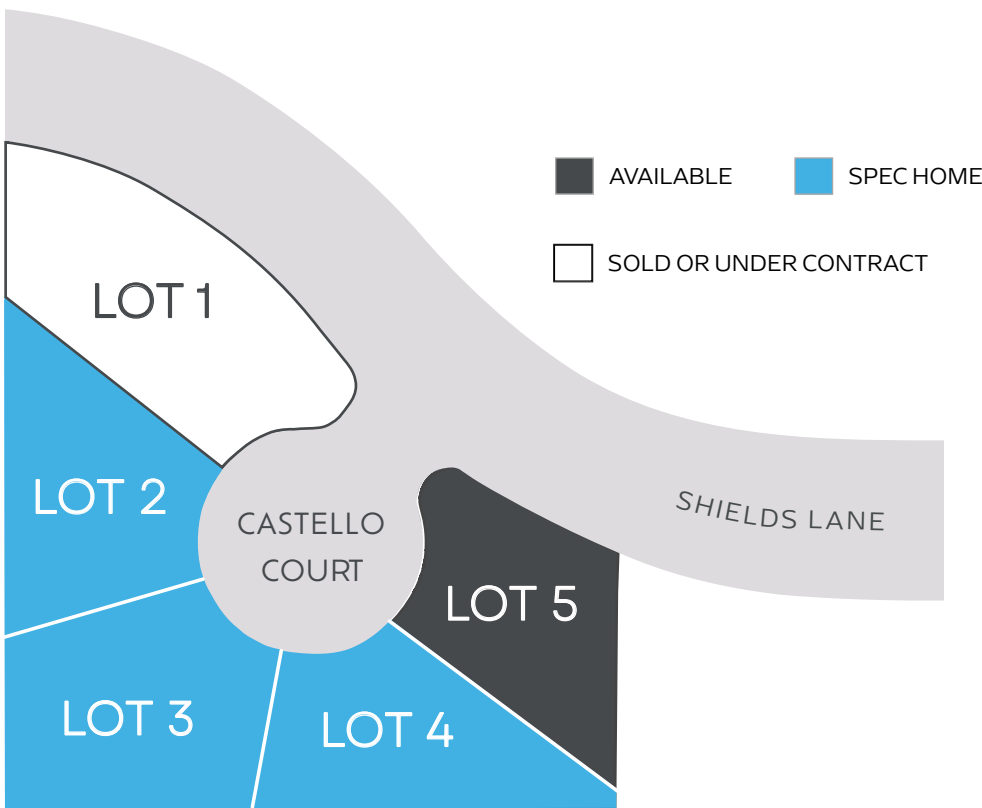

# CURRENT AVAILABILITY

LOT	SIZE	PLAN	STATUS
1	0.39 Acres	Dalton	Sold
2	0.30 Acres	Pinewood	SPEC
3	0.32 Acres	Pinewood	SPEC
4	0.27 Acres	Matthew	SPEC
5	0.33 Acres	Dalton	Available

for more information, please call Lance and Amy May