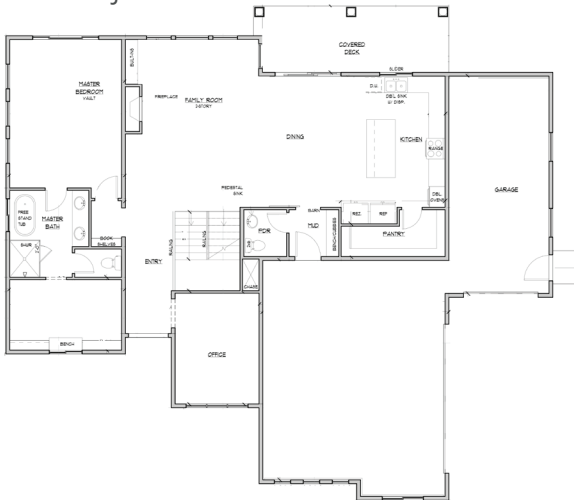

CASTLEWOOD

main - 1,761 sq.ft. :: upper - 1,009 sq.ft. :: basement - 1,641 sq.ft. :: total - 4,411 sq.ft.

Pinewood

main floor

basement

upper floor

Lance and Amy May

(801) 243-2567