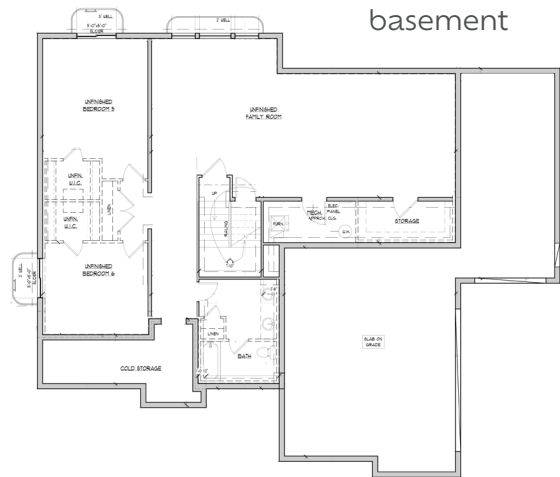

CASTLEWOOD

main - 1,761 sq.ft. :: upper - 1,009 sq.ft. :: basement - 1,641 sq.ft. :: total - 4,411 sq.ft.

Pinewood

main floor

basement

upper floor

Lance and Amy May

(801) 243-2567