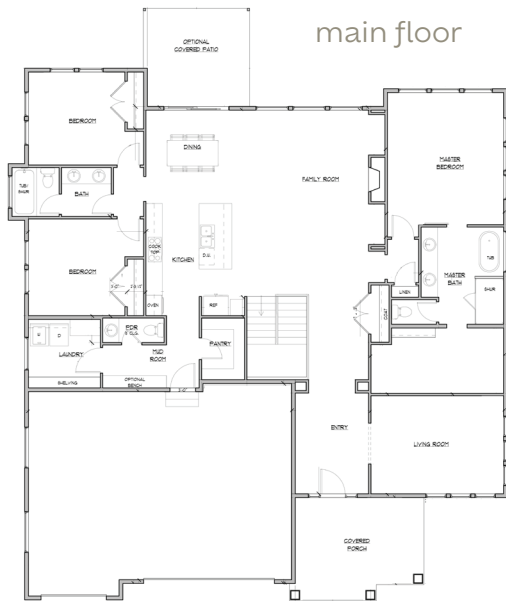

CASTLEWOOD

main floor - 2,503 sq.ft. :: basement - 2,503 sq.ft. (unfinished) :: total - 5,006 sq.ft.

Dalton

Lance and Amy May
(801) 413-3064
Tridestin.com/Castello

Exclusively Marketed By