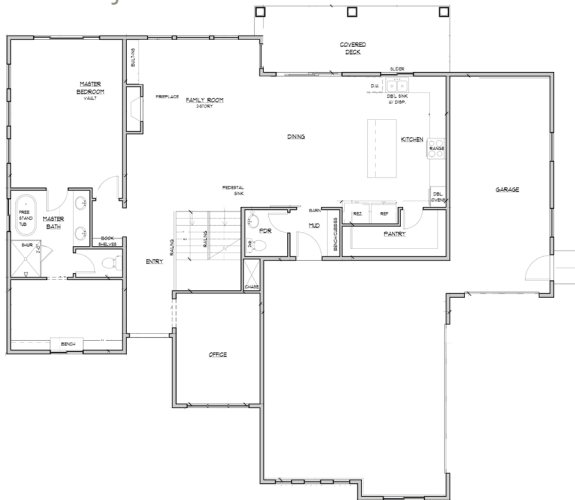

CASTLEWOOD

main - 1,761 sq.ft. :: upper - 1,009 sq.ft. :: basement - 1,641 sq.ft. :: total - 4,411 sq.ft.

Pinewood

main floor

basement

upper floor

Lance and Amy May
(801) 413-3064
Tridestin.com/Castello

Exclusively Marketed By