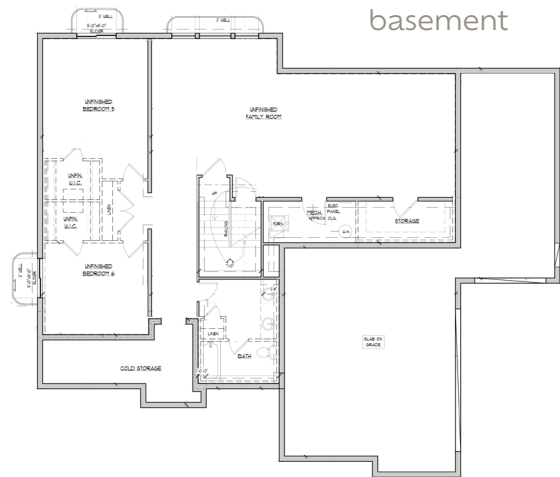

CASTLEWOOD

main - 1,761 sq.ft. :: upper - 1,009 sq.ft. :: basement - 1,641 sq.ft. :: total - 4,411 sq.ft.

Pinewood

main floor

basement

upper floor

Lance and Amy May
(801) 413-3064
Tridestin.com/Castello

Exclusively Marketed By