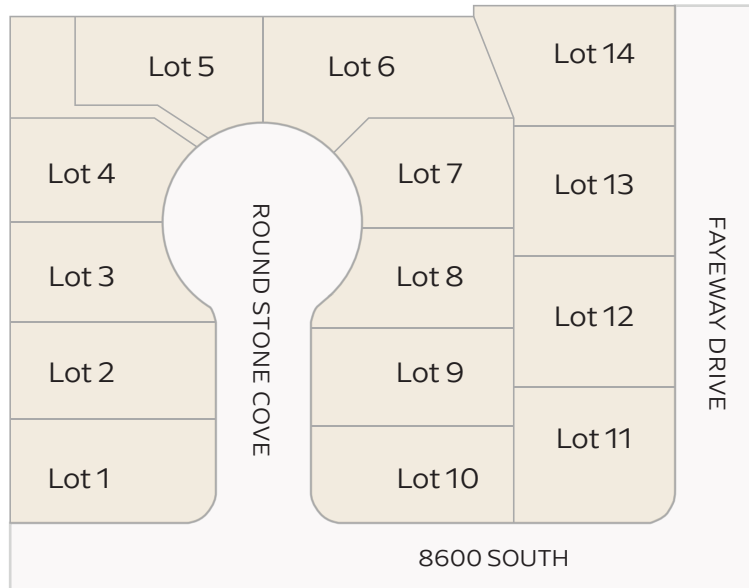

PEBBLE HILLS

SANDY, UTAH

LOT	ADDRESS	ACREAGE	LOT PREMIUM
1	8582 S Round Stone Cove	0.18 Acres	$0
2	8574 S Round Stone Cove	0.17 Acres	$10,000
3	8562 S Round Stone Cove	0.15 Acres	$20,000
4	8554 S Round Stone Cove	0.15 Acres	$25,000
5	8546 S Round Stone Cove	0.24 Acres	$10,000
6	8543 S Round Stone Cove	0.22 Acres	$15,000
7	8557 S Round Stone Cove	0.15 Acres	$0
8	8569 S Round Stone Cove	0.15 Acres	$0
9	8577 S Round Stone Cove	0.17 Acres	$10,000
10	8581 S Round Stone Cove	0.17 Acres	$5,000
11	8578 S Fayeway Drive	0.19 Acres	$15,000
12	8564 S Fayeway Drive	0.18 Acres	$25,000
13	8558 S Fayeway Drive	0.18 Acres	$20,000
14	8544 S Fayeway Drive	0.19 Acres	$15,000

for more information, please call Lance and Amy May

(801) 243-2567

CASTLEWOOD

Exclusively Marketed By